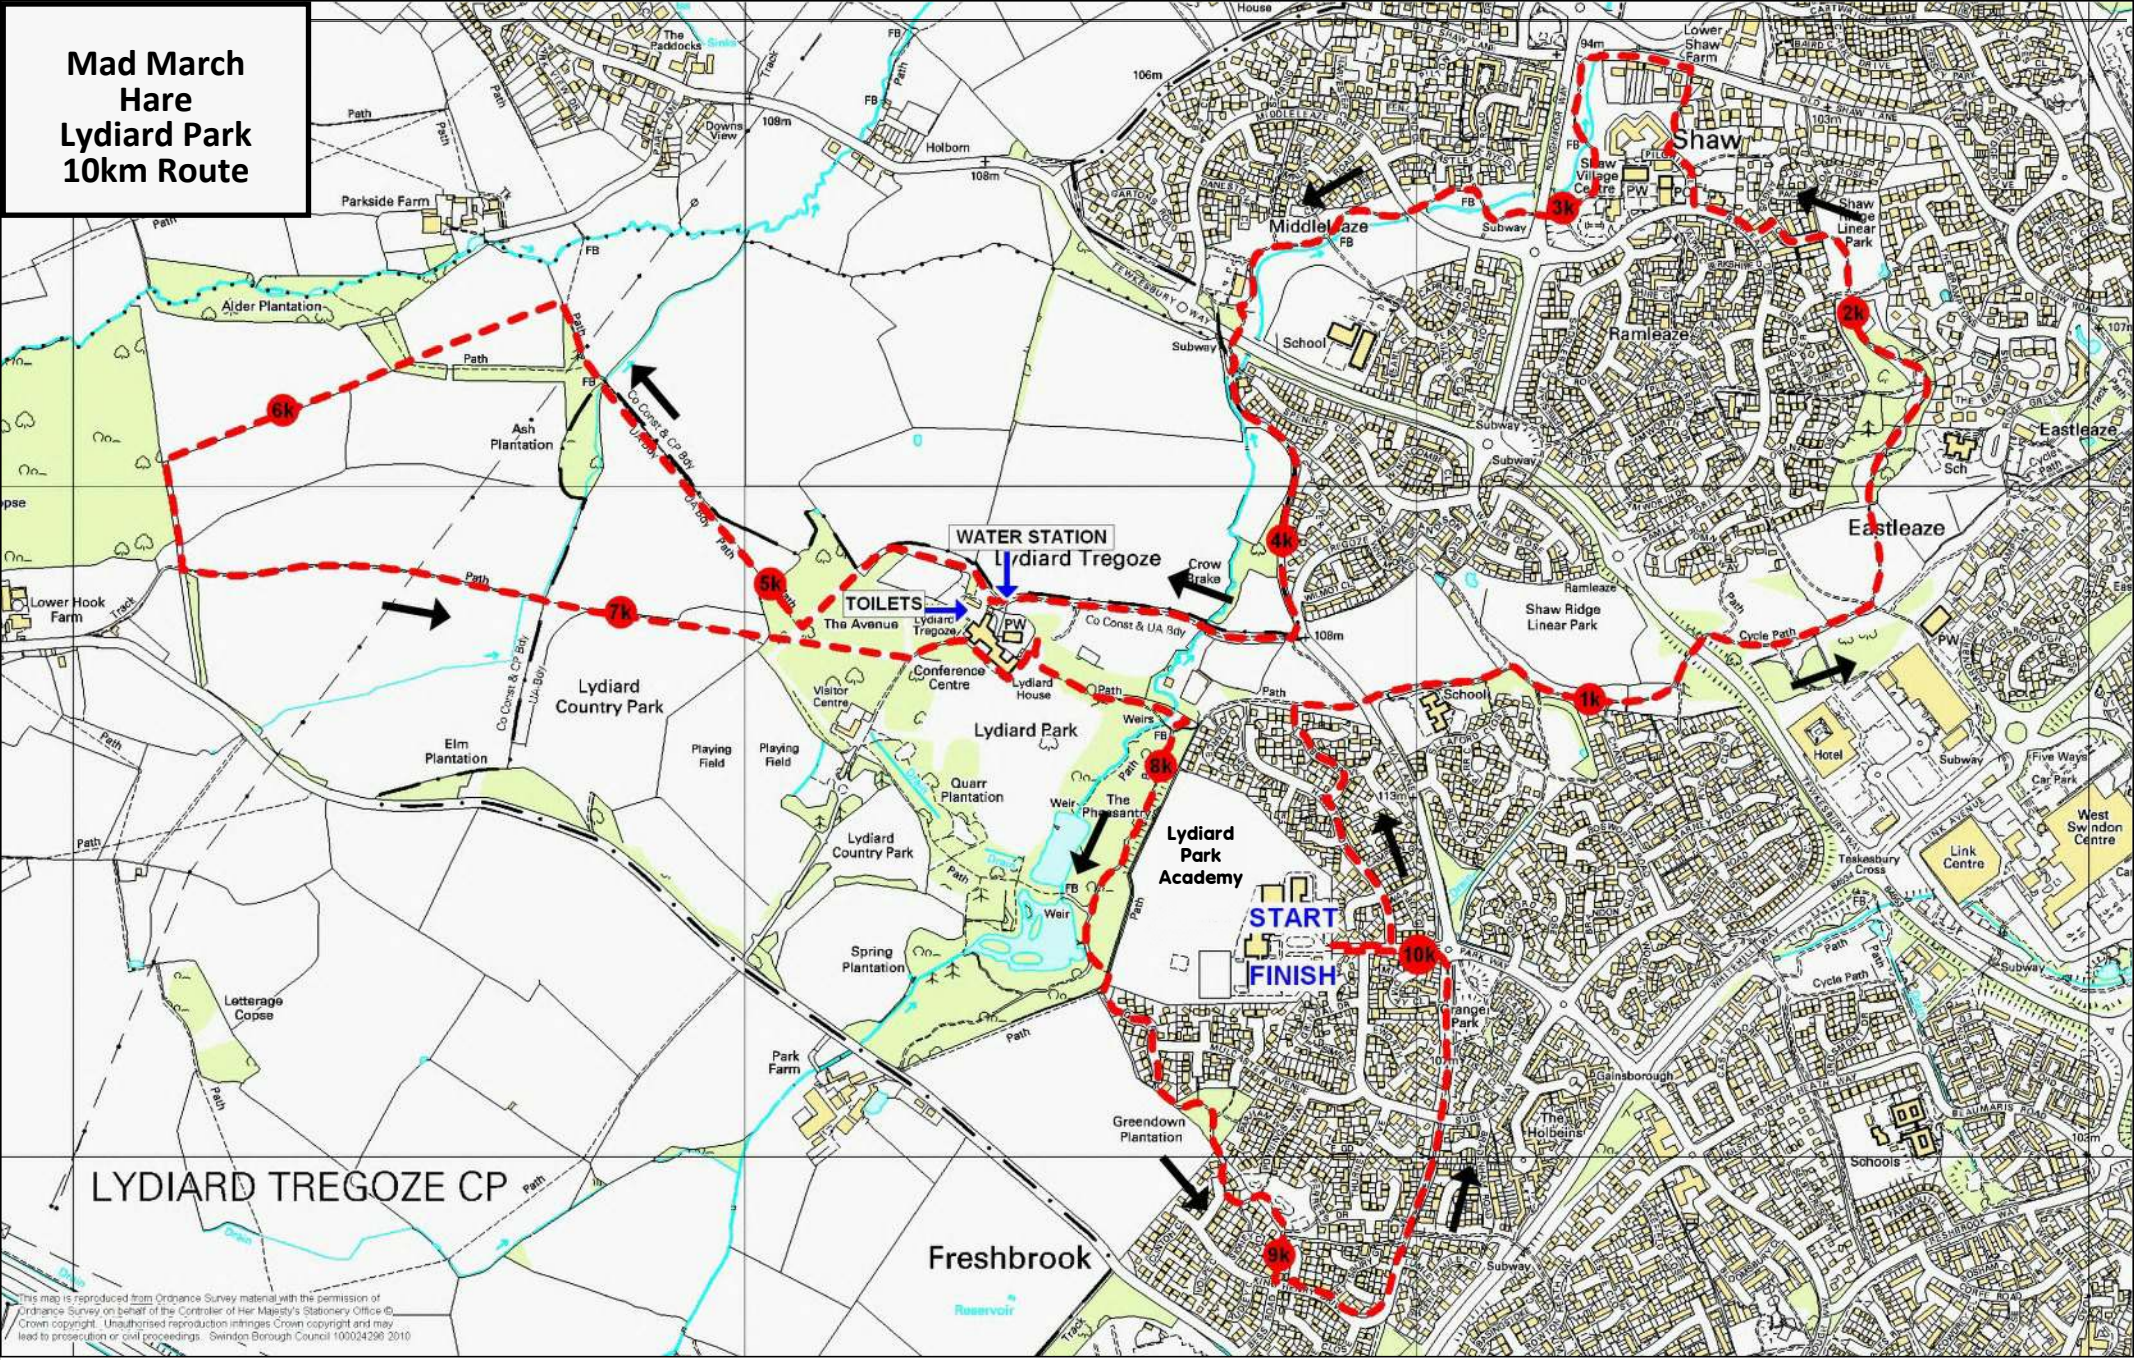

Mad March Hare Lydiard Park 10km Route

LYDIARD TREGOZE CP

Freshbrook