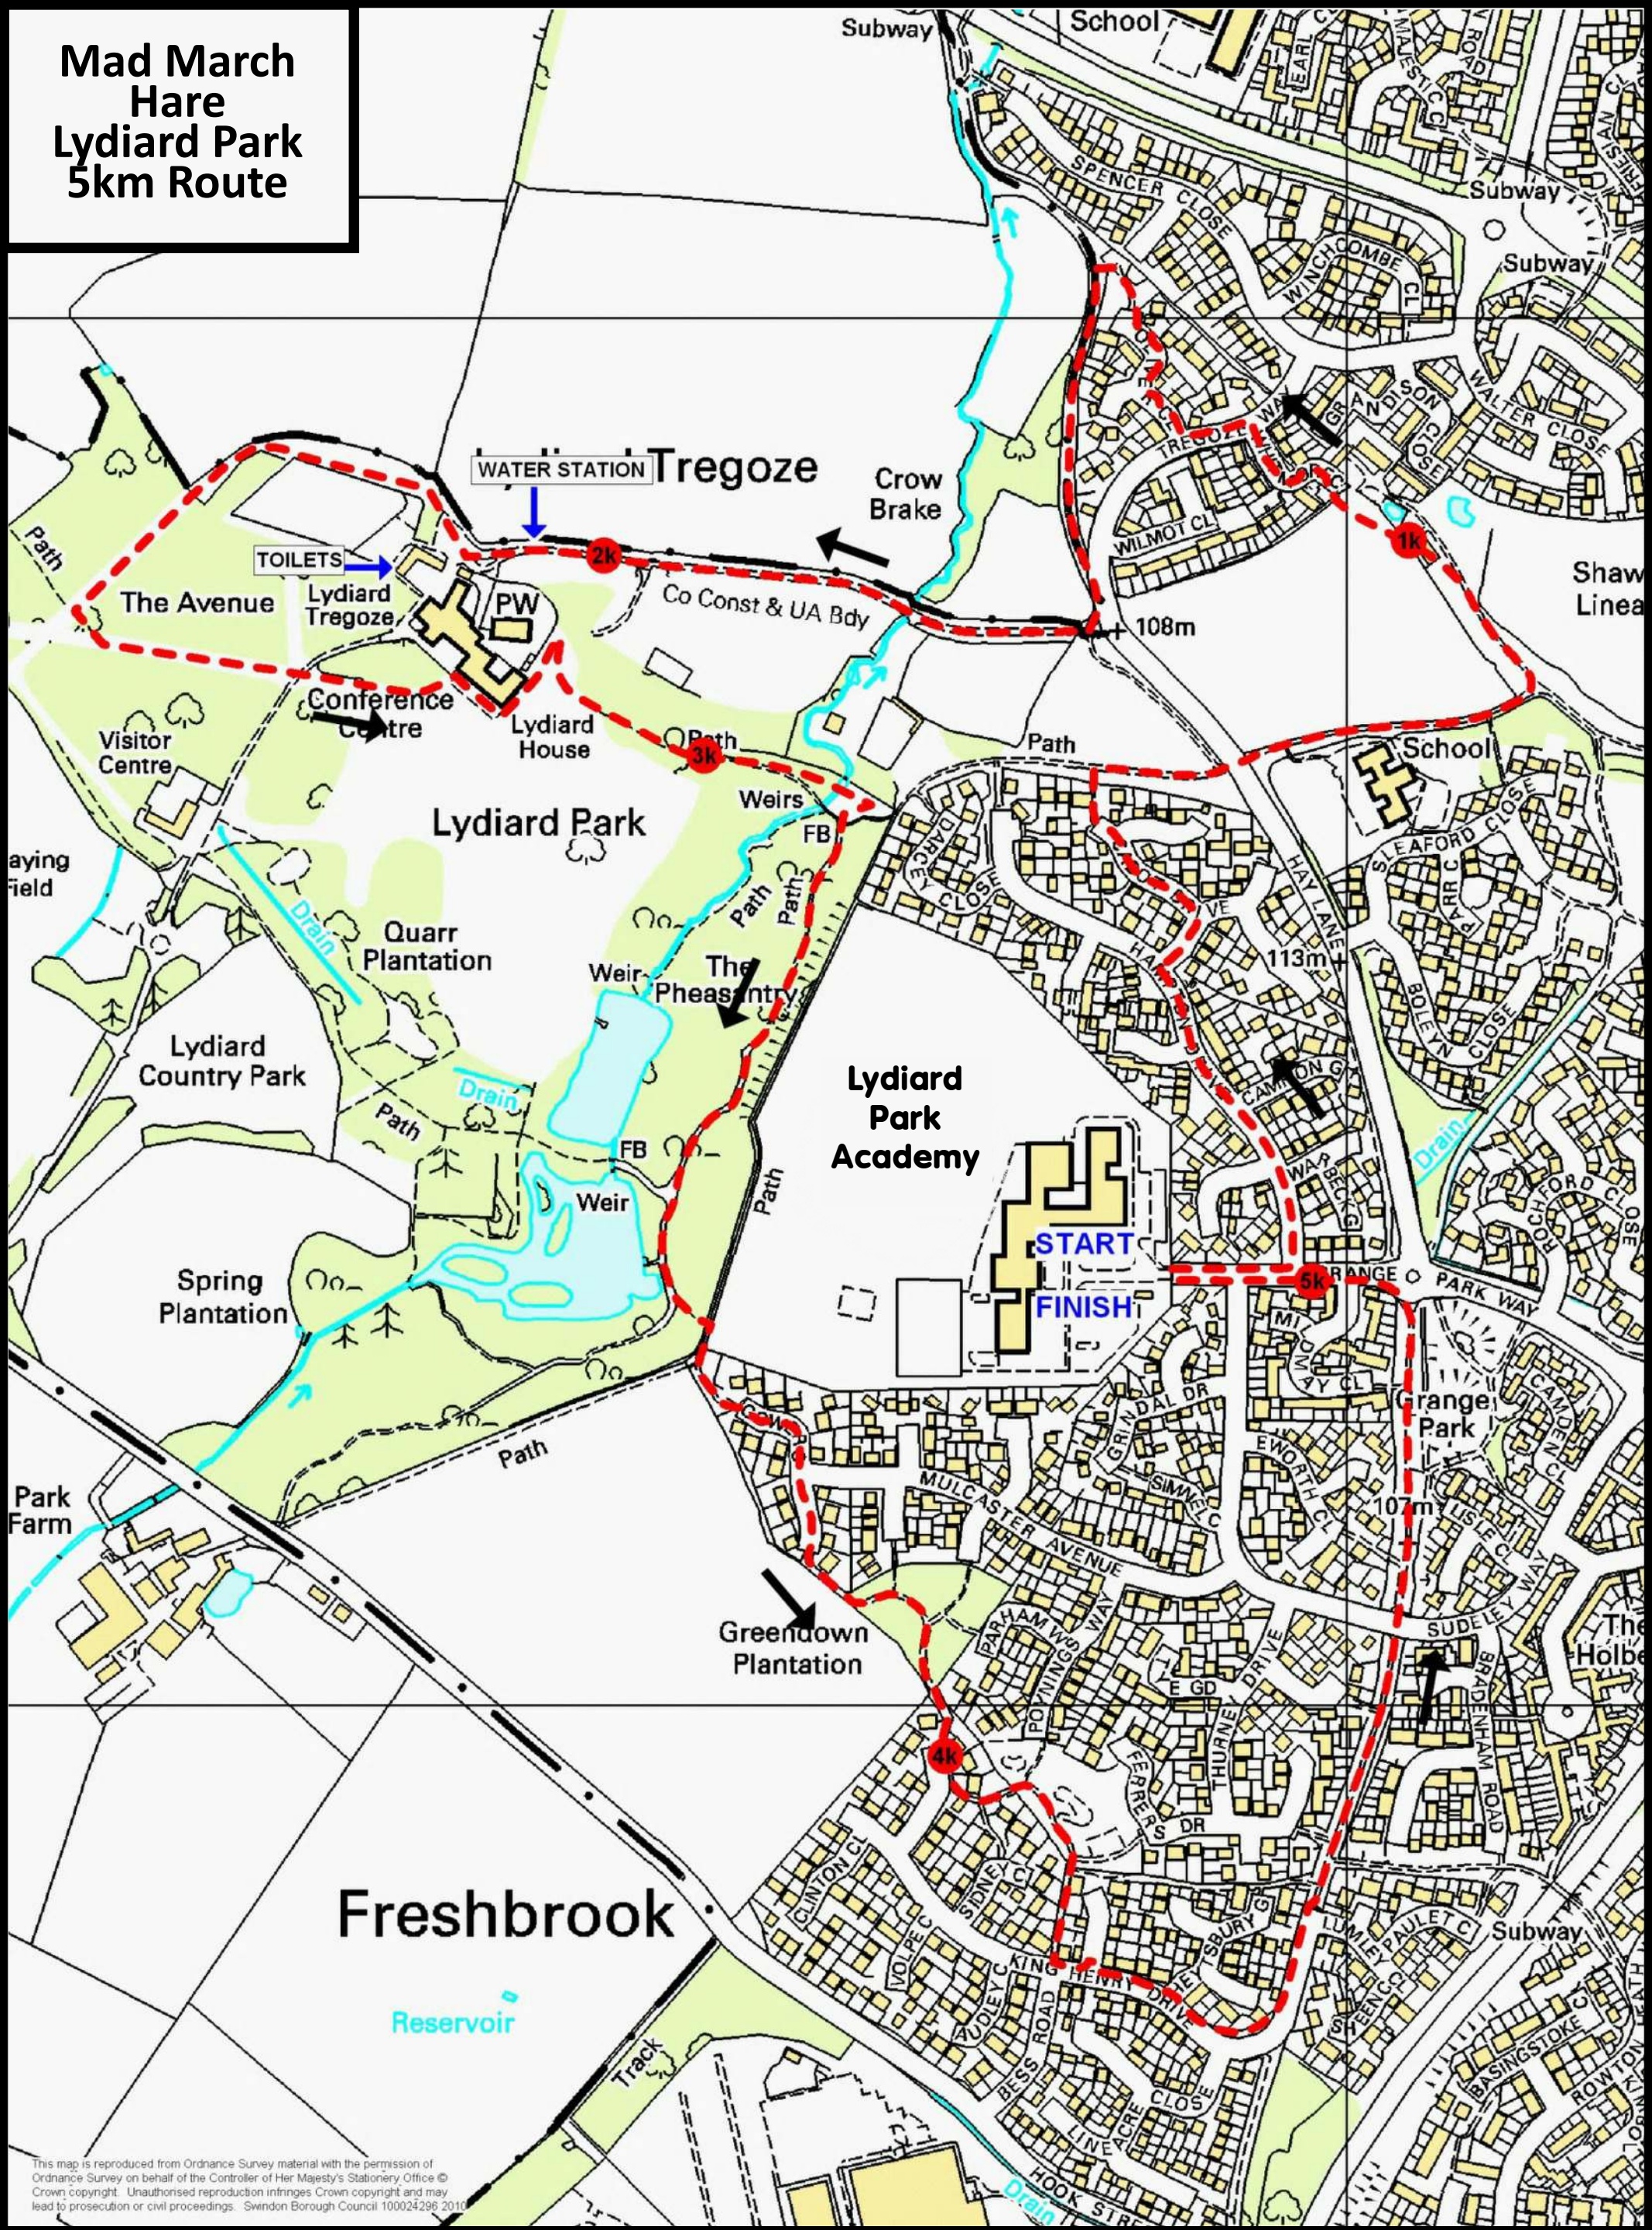

Mad March Hare Lydiard Park 5km Route

This map is reproduced from Ordnance Survey material with the permission of Ordnance Survey on behalf of the Controller of Her Majesty's Stationery Office © Crown copyright. Unauthorised reproduction infringes Crown copyright and may lead to prosecution or civil proceedings. Swindon Borough Council 100024296 2010